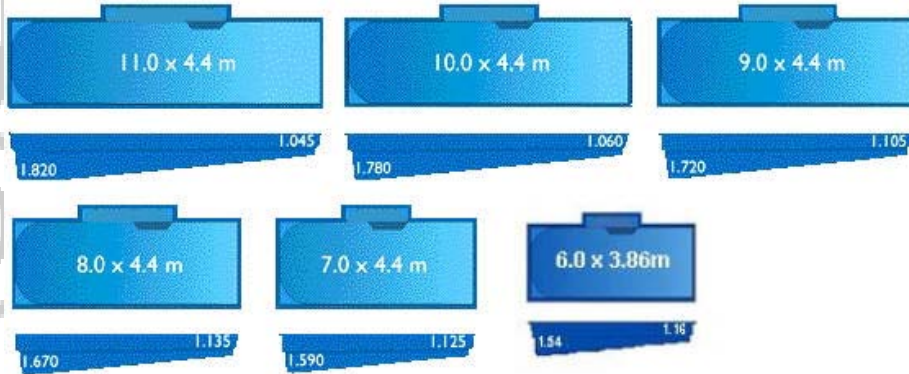

Harvest Shell Range - Specifications

Caesar

Classic

Contemporary

Harvest

Hunter

Lap Pool

Miami

Oz

Spa

Square Spa

Swim Spa

Plunge Pool

Urban Pool

7m x 3m & 8m x 3m available