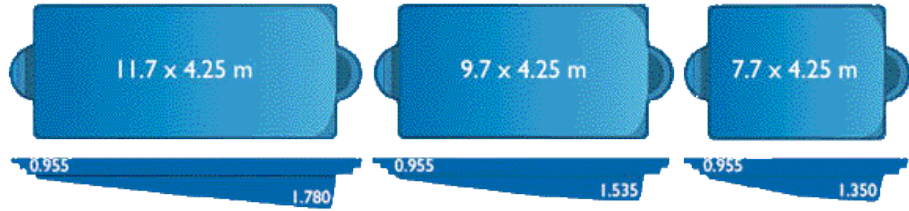

Harvest Shell Range - Specifications

Caesar

Classic

Contemporary

Harvest

Hunter

Lap Pool

Miami

Oz

Spa

Square Spa

Swim Spa

Plunge Pool

Urban Pool

7m x 3m & 8m x 3m available