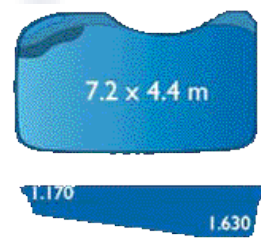

Harvest Shell Range - Specifications

Caesar

Classic

Contemporary

Harvest

Hunter

Lap Pool

Miami

Oz

Spa

Square Spa

Swim Spa

Plunge Pool

Urban Pool

7m x 3m & 8m x 3m available