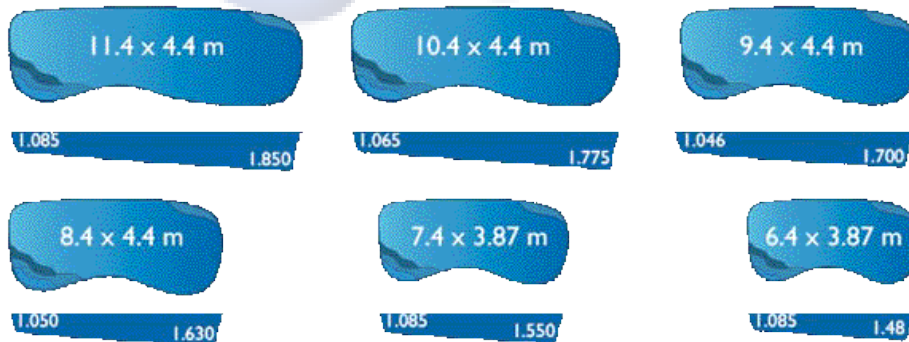

Harvest Shell Range - Specifications

Caesar

Classic

Contemporary

Harvest

Hunter

Lap Pool

Miami

Oz

Spa

Square Spa

Swim Spa

Plunge Pool

Urban Pool

7m x 3m & 8m x 3m available