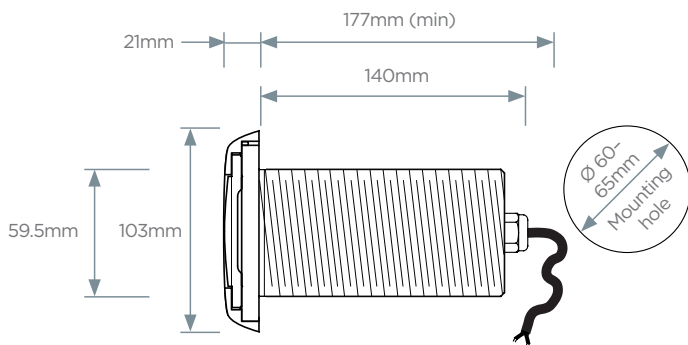

RECEIVER/DRIVER

Part No: PCR-4
50watts / 12volts
Wi-Fi and RF
IP 65
Approved to IEC/AS/NZ

PAL FIBREGLASS ACCESSORIES

Part No: PAL-4F
3.5watts
50,000 hour life
Changeable lamps for upgrades and replacement
316 fibreglass cover

System Link

Allows you to link multiple systems for home and pool automation

DIMENSIONAL DETAILS

PART NUMBERS - KITS

Color Touch	Code
24metre PAL-4F with LAU-4 fitted	KLEDT4FG
24metre PAL-4F with LAP-4 fitted	KLEDT4FGW
Fibreglass 316 stainless steel cover	LEDT4FSC
Drivers/Transmitters/Wi-Fi	
PCR-4 driver fitted with 10A supply lead and plug with PCT-1 hand held transmitter and Wi-Fi ready but not fitted	LEDT4DRIVER
PCR-4 driver fitted with 10A supply lead and plug with PCT-1 hand held transmitter and fitted w/- PCW-1 Wi-Fi module	LEDT4WDRIVER
Spare PCT-1 hand held transmitter w/- wall holder supplied with 2x 1.5V batteries	LEDT4RC