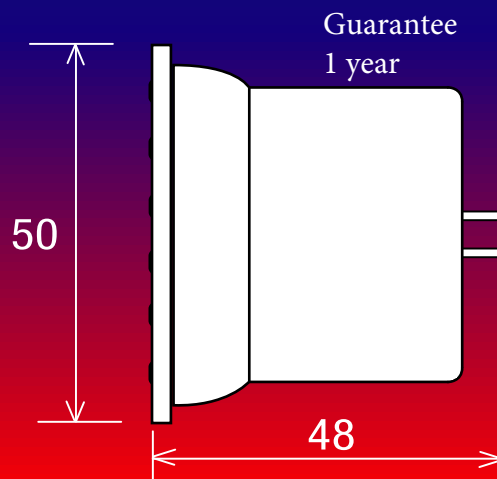

MODE SELECTION

To advance to the next colour mode just turn the light switch OFF then ON within 1.5 seconds on each colour advance until you select the required colour mode. If you require to select a new colour after the light mode is set just switch off the light switch again to advance to the next colour mode.

Selection Guide	
Mode 1.	Colour Change
Mode 2.	White
Mode 3.	Blue
Mode 4.	Green
Mode 5.	Red
Mode 6.	Amber
Mode 7.	Purple
Mode 8.	Disco

* See our full range of **PAL** Pool, Spa and Landscape lighting products and **Powerite** F.M. Remote Control Systems at www.bellson.com.au