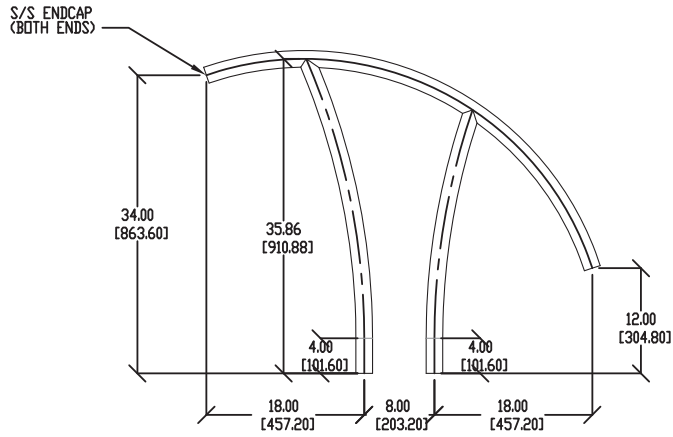

Artisan Series

Designer Inspired Rails

Hand Rail 1001