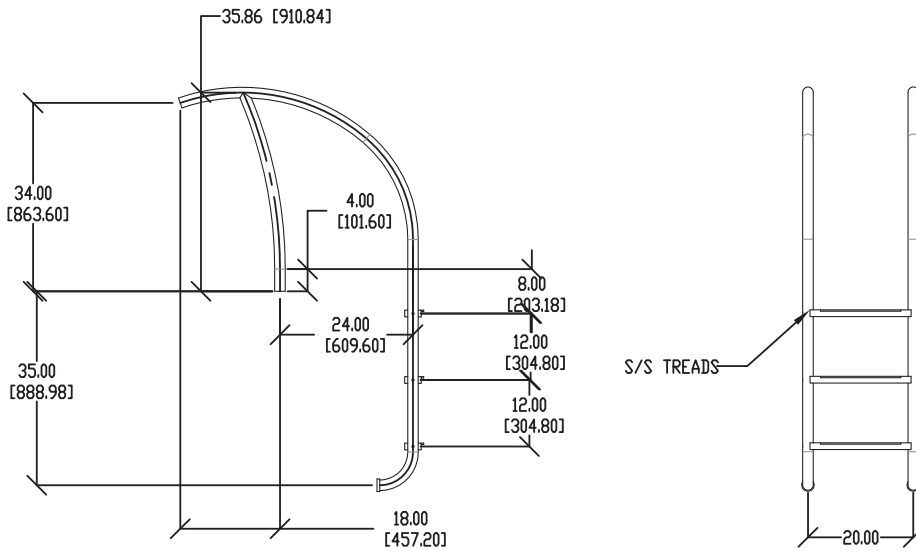

Artisan Series

Designer Inspired Rails

Ladder