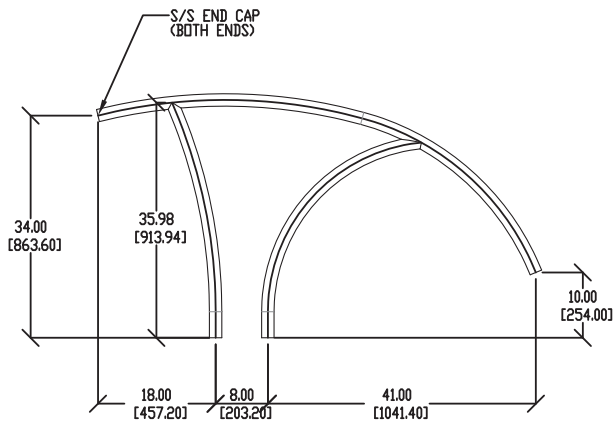

### Designer Inspired Rails

The Artisan Series is a patent pending designer inspired rail line that provides an elegant custom look for any pool environment.

ART-1001

ART-1002

ART-1003

ART-1004

ART-1005

- Tubing: 50mm diameter
- Wall Thickness: 1.7mm
- Stainless Steel: 316L Marine Grade
- Treads (Ladder only): LTDF-103 Stainless Steel
- Hand rail available standard or flanged

Model No.	Description	Shipping			
		Weight	Length	Width	Height
ART-1001S-MG	Hand Rail (single)	7kg	117cm	99cm	5cm
ART-1001S-MGF	Hand Rail – flanged (single)	7kg	117cm	99cm	10cm
ART-1002-MG	Stair Rail (single)	12kg	214cm	178cm	5cm
ART-1003-MG	Ladder	18kg	198cm	104cm	5cm
ART-1004-SMG	Deck-Mounted Stair Rail (single)	9kg	198cm	104cm	5cm
ART-1005-MGF	Deck-Mounted Stair Rail Flanged(single)	9kg	198cm	104cm	13cm
ART-1005-SMG	Deck-Mounted Hand Rail (single)	9kg	198cm	104cm	13cm

## Designer Inspired Rails

Hand Rail 1001

Ladder

Deck-Mounted Stair Rail 1004

Deck-Mounted Hand Rail 1005